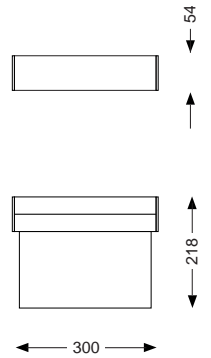

Escape SUS 5W

The Escape SUS is a 5W LED emergency exit sign for Suspended mounting. The body is made from extruded aluminium with an acrylic blade. The exit sign can be supplied with 3 hour maintained or 3 hour non-maintained emergency versions. The Escape SUS can also be supplied with a self-test facility.

- Extruded aluminium body
- No RF and electronic magnetic interference
- Over 50,000 hours life span
- 5 Years warranty

General

| | |
|----------------------|------------------|
| Dimensions | 300 x 218 x 54mm |
| Weight | 0.85 kg |
| Installation | Surface Mounted |
| Voltage | 240V 50Hz |
| Certification | CE, ROHS |
| Warranty | 5 Years |

Available options

| | |
|---------------------------|---|
| Wattage | 5W |
| Colour Temperature | 6000K |
| Operation Mode | Maintained, Non-Maintained |
| Emergency | 3 Hour Standard Test |
| Pictogram | Pictogram Arrow Down, Pictogram Arrow Left, Pictogram Arrow Right, Pictogram Arrow Up, Pictogram Arrow Left & Right (Double sided), Legend T.B.C. |