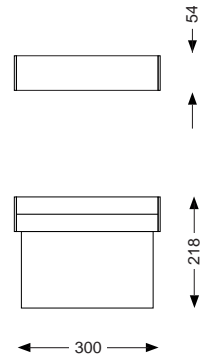

Escape SUS 5W

The Escape SUS is a 5W LED emergency exit sign for Suspended mounting. The body is made from extruded aluminium with an acrylic blade. The exit sign can be supplied with 3 hour maintained or 3 hour non-maintained emergency versions. The Escape SUS can also be supplied with a self-test facility.

- Extruded aluminium body
- No RF and electronic magnetic interference
- Over 50,000 hours life span
- 5 Years warranty

General

Dimensions	300 x 218 x 54mm
Weight	0.85 kg
Installation	Surface Mounted
Voltage	240V 50Hz
Certification	CE, ROHS
Warranty	5 Years