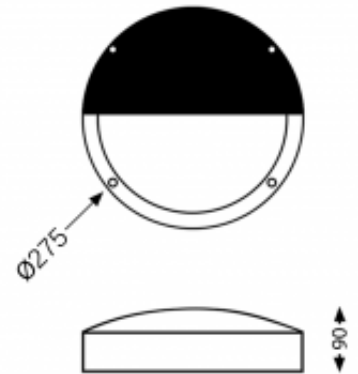

Performance

Colour Rendering	Ra>80
Longevity	50,000 hours
System Power	15W / 20W
Exit Lumens	1350lm / 1800lm
Efficiency	90 lm/W
Compliance	Building Regulations ETL (Energy Technology List) ECA (Enhanced Capital Allowance) SKA Rating