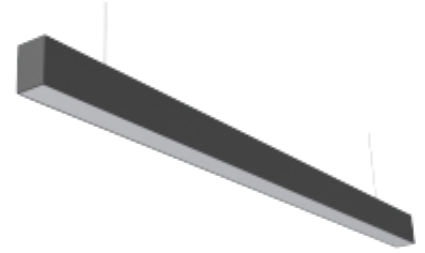

## Vector Suspended

The Vector Suspended LED is a continuous suspended linear luminaire available in lengths ranging from 574mm to 4488mm. The luminaire can also be used as a system product with optional joining kits and corner pieces. Please contact us for a bespoke solution. The fitting is made from extruded aluminium with a (Tpa) Lens to achieve a highly efficient linear profile with integral gear. The profile as has the option to have a high or low output uplight kit to illuminate ceilings. The Vector is also available with an integrated emergency kit.

### General

<b>Dimensions</b>	Ranging From 60 x 90 x 574mm- 60 x 90 x 4,488mm
<b>Installation</b>	Suspended
<b>Voltage</b>	100-240Vac 50/60Hz
<b>Certification</b>	CE, ROHS
<b>Warranty</b>	5 Years