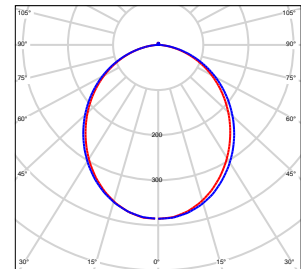

## Vector Suspended

The Vector Suspended LED is a continuous suspended linear luminaire available in lengths ranging from 574mm to 4488mm. The luminaire can also be used as a system product with optional joining kits and corner pieces. Please contact us for a bespoke solution. The fitting is made from extruded aluminium with a (Tpa) Lens to achieve a highly efficient linear profile with integral gear. The profile as has the option to have a high or low output uplight kit to illuminate ceilings. The Vector is also available with an integrated emergency kit.

### General

<b>Dimensions</b>	Ranging From 60 x 90 x 574mm- 60 x 90 x 4,488mm
<b>Installation</b>	Suspended
<b>Voltage</b>	100-240Vac 50/60Hz
<b>Certification</b>	CE, ROHS
<b>Warranty</b>	5 Years